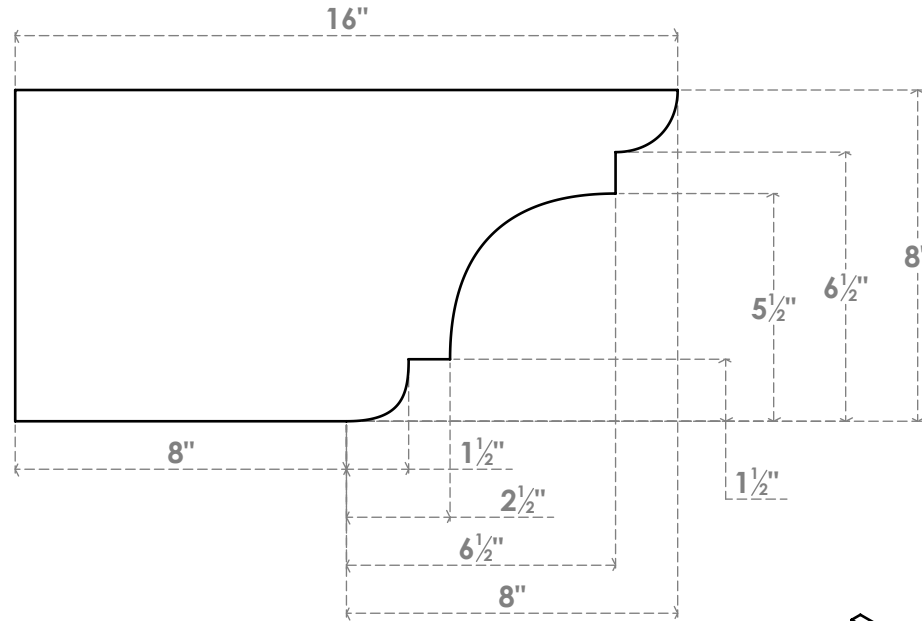

RFTP06X08X16NEB

6"W X 8"H X 16"L NEW BRIGHTON ARCHITECTURAL GRADE PVC RAFTER TAIL

SIDE PROFILE

FRONT PROFILE

ISOMETRIC

EKENA MILLWORK
 2300 WEST MAIN ST.
 CLARKSVILLE, TX 75426
 TOLL FREE: 866-607-0453
 WWW.EKENAMILLWORK.COM

NOTES

1. INSTALLATION TO BE COMPLETED IN ACCORDANCE WITH MANUFACTURER'S SPECIFICATIONS.
2. DRAWING MAY NOT BE TO SCALE
3. THIS DRAWING IS INTENDED FOR DESIGN AND PLANNING PURPOSES ONLY.
4. ALL INFORMATION CONTAINED HEREIN WAS CURRENT AT THE TIME OF DEVELOPMENT BUT MUST BE REVIEWED AND APPROVED BY THE PRODUCT MANUFACTURER TO BE CONSIDERED ACCURATE.
5. ARCHITECTURAL GRADE PVC PRODUCTS ARE MADE FROM EXPANDED CELLULAR PVC AND COME NATURALLY WHITE BUT MAY BE PAINTED