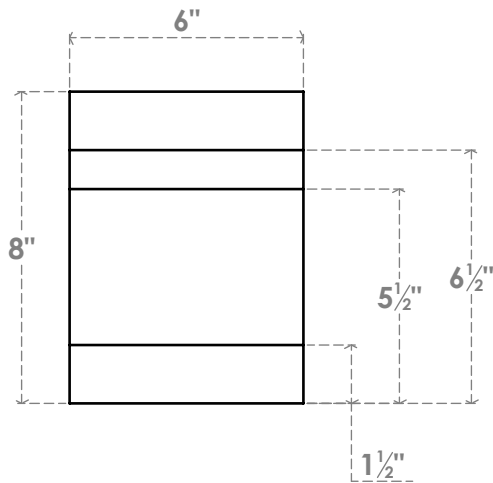

RFTP06X08X16NEB

6"W X 8"H X 16"L NEW BRIGHTON ARCHITECTURAL GRADE PVC RAFTER TAIL

SIDE PROFILE

FRONT PROFILE

ISOMETRIC

EKENA MILLWORK
 2300 WEST MAIN ST.
 CLARKSVILLE, TX 75426
 TOLL FREE: 866-607-0453
 WWW.EKENAMILLWORK.COM